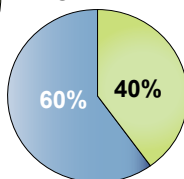

MODERATE

INVESTMENT RETURNS- As of August 31, 2019

PORTFOLIO	Year-To-Date	3 Year	5 Years	Since Inception
Conservative	9.80%	5.00%	4.40%	5.23% (02/03)
Moderate	11.60%	6.80%	5.70%	6.13% (02/03)
Moderate-ETF	12.90%	7.30%	5.20%	8.06% (09/11)
Growth	13.90%	7.20%	6.20%	7.52% (02/03)
Growth-ETF	14.10%	8.90%	NA	9.48% (03/16)

Additional information available at www.etcf.org. Returns shown are net of fees paid to money managers.