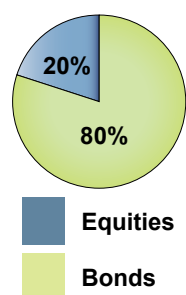

CONSERVATIVE